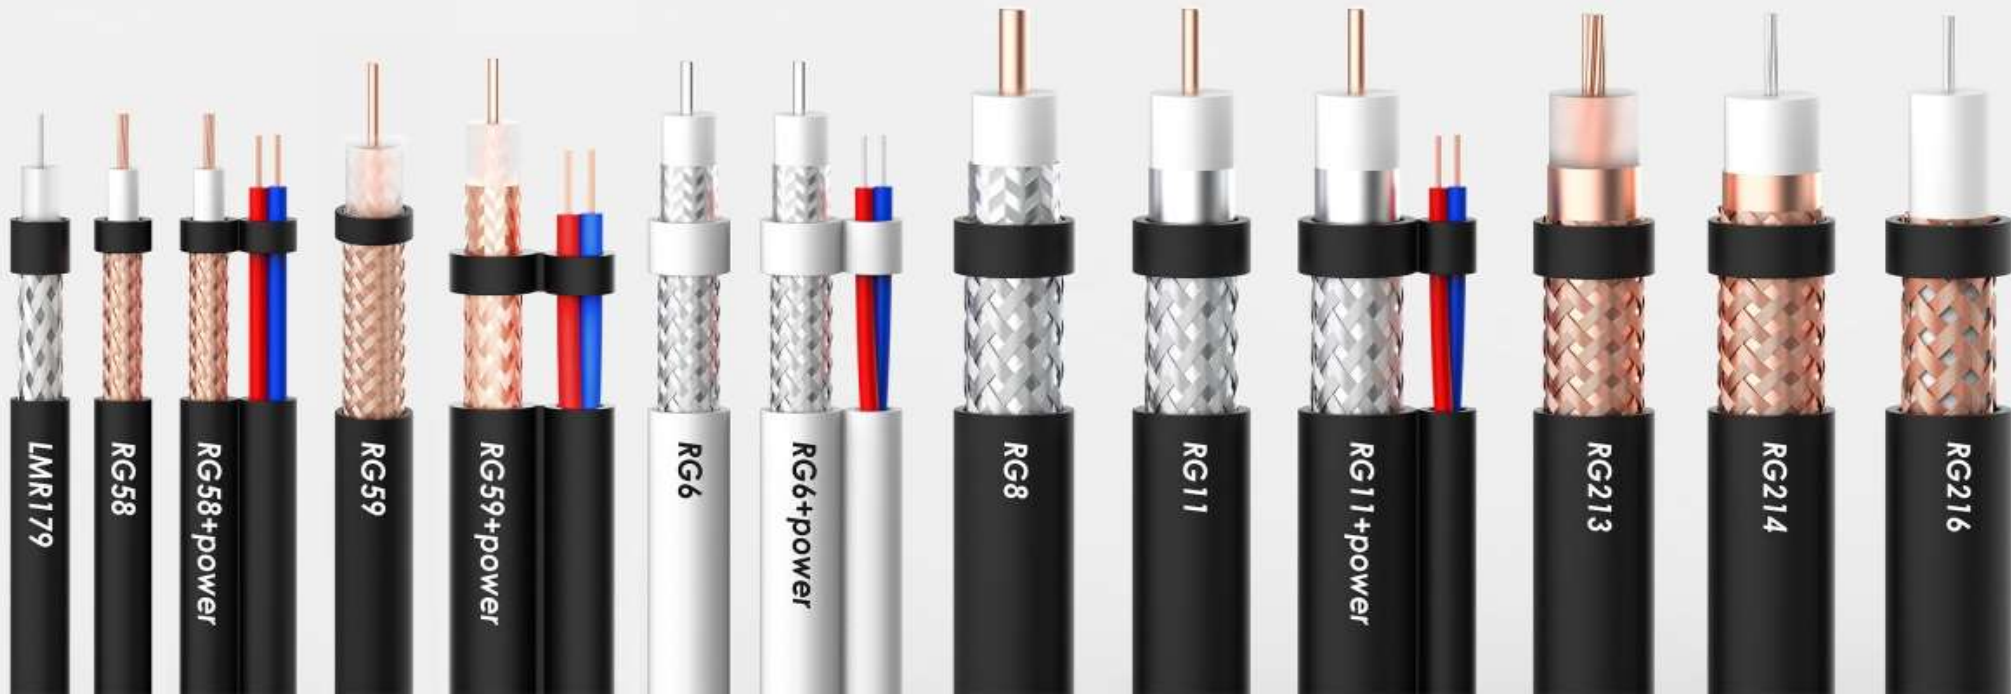

High voltage cables

Types of high and medium voltage cables

**Medium voltage and low voltage
multi-core cable**

COAXIAL CABLE * Types of coaxial cables

RG6

RG11

RG58

RG59

***Telecommunication
cables and**

***Telephone cables**

Types of electrical panels

Miniature circuit breaker (MCB)

Lighting system

Types of lamps

All kinds of switches and sockets

 09123244014